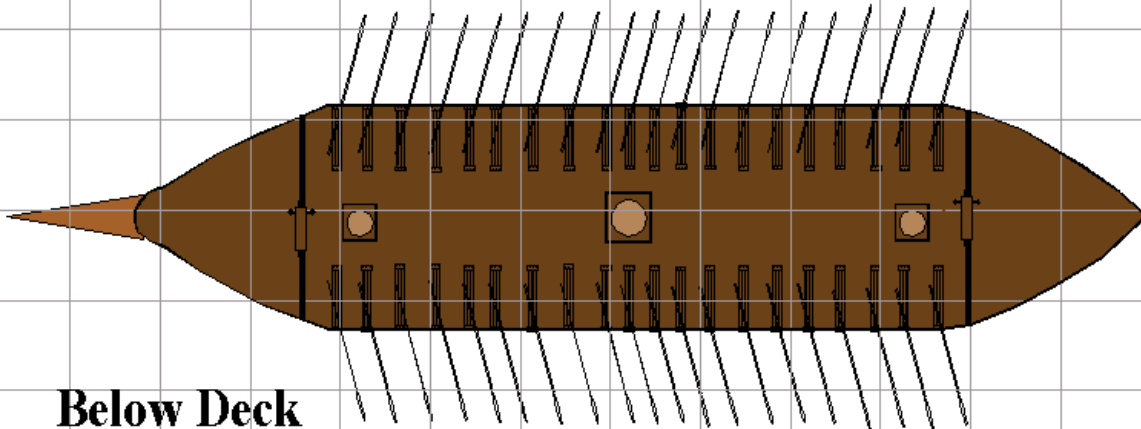

Deck Plans—Brigantine

Main Deck

Brigantine

Below Deck

1 square = 5'

Copyright 2002, Living Imagination, Inc. All rights reserved.

The LI logo is a registered trademark owned by Living Imagination, Inc. Both the Twin Crowns fantasy world and the Lione Rampant fantasy live-action roleplaying world are intellectual property owned by Living Imagination, Inc. All Living Imagination characters, character names, and distinctive likenesses thereof are trademarks owned by Living Imagination, Inc. This material is protected under the copyright laws of the United States of America. Any reproduction or unauthorized use of the material or artwork contained herein is prohibited without the express written permission of Living Imagination, Inc. This product is a work of fiction.