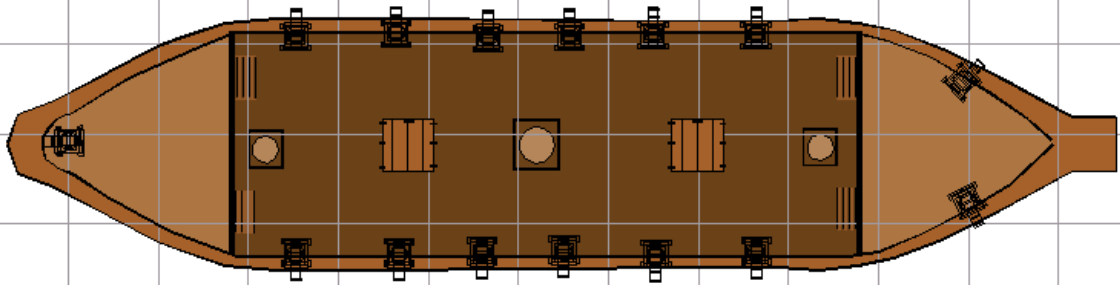

Deck Plans—Brigantine

Main Deck

Brigantine

Below Deck

1 square = 5'

Copyright 2002, Living Imagination, Inc. All rights reserved.

The LI logo is a registered trademark owned by Living Imagination, Inc. Both the Twin Crowns fantasy world and the Lione Rampant fantasy live-action roleplaying world are intellectual property owned by Living Imagination, Inc. All Living Imagination characters, character names, and distinctive likenesses thereof are trademarks owned by Living Imagination, Inc. This material is protected under the copyright laws of the United States of America. Any reproduction or unauthorized use of the material or artwork contained herein is prohibited without the express written permission of Living Imagination, Inc. This product is a work of fiction.